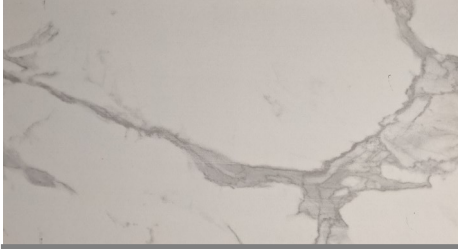

COLLINS

CALACATTA-MATTE

RECOMMENDED GROUT COLOR: ARTIC WHITE

TIMELESS-MATTE

RECOMMENDED GROUT COLOR: ARTIC WHITE

PIERSON GREY MATTE

RECOMMENDED GROUT COLOR: DRIFTWOOD

EMPIRE MATTE

RECOMMENDED GROUT COLOR: ARTIC WHITE

SKY MATTE

RECOMMENDED GROUT COLOR: SKY

VARIATION

V2

SIZES

3X12
BULLNOSE

12X24