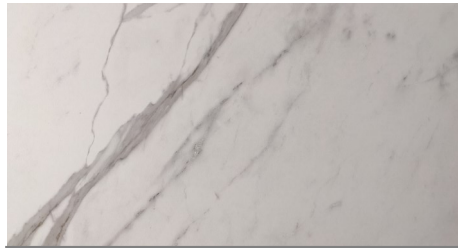

COLLINS

CALACATTA-MATTE

RECOMMENDED GROUT COLOR: ARTIC WHITE

TIMELESS-MATTE

RECOMMENDED GROUT COLOR: ARTIC WHITE

PIERSON GREY MATTE

RECOMMENDED GROUT COLOR: DRIFTWOOD

EMPIRE MATTE

RECOMMENDED GROUT COLOR: ARTIC WHITE

SKY MATTE

RECOMMENDED GROUT COLOR: SKY

VARIATION

V2

SIZES

3X12
BULLNOSE

12X24