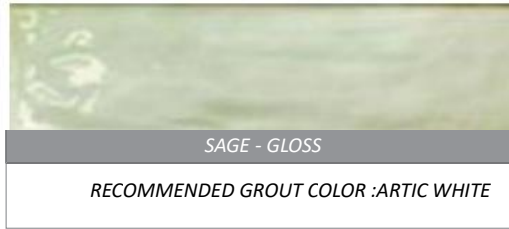

# JOYFUL

INTERIOR WALL	INTERIOR FLOOR	SHOWER WALL	SHOWER FLOOR	EXTERIOR	GROUT TYPE	GROUT JOINT	WEAR RATING	DRY LAYOUT
YES	NO	YES	NO	NO	UNSANDED PRISM	1/16" OR LARGER	P1	RECOMMENDED

COLOR

JFAS	ASH
JFGR	GREIGE
JFML	MILK
JFSG	SAGE
JFSK	SKY
JFST	STEEL