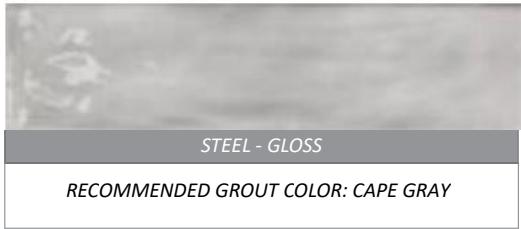

# JOYFUL

INTERIOR WALL	INTERIOR FLOOR	SHOWER WALL	SHOWER FLOOR	EXTERIOR	GROUT TYPE	GROUT JOINT	WEAR RATING	DRY LAYOUT
YES	NO	YES	NO	NO	UNSANDED PRISM	1/16" OR LARGER	P1	RECOMMENDED

COLOR

JFAS	ASH
JFGR	GREIGE
JFML	MILK
JFSG	SAGE
JFSK	SKY
JFST	STEEL