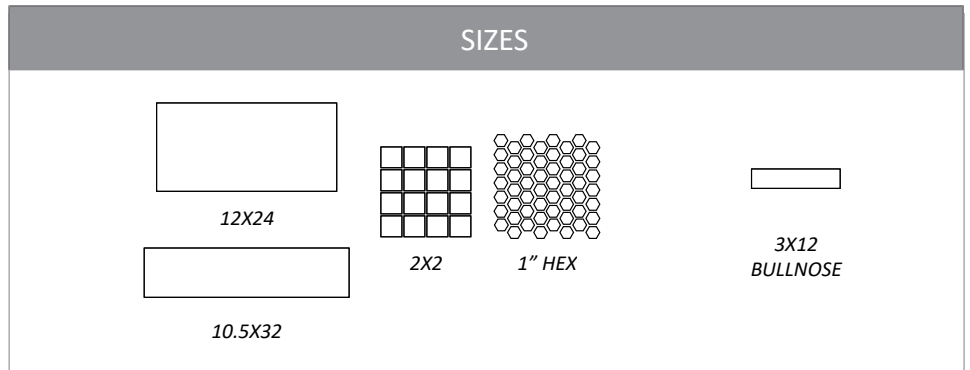

SUAVE BIANCO - MATTE, POLISHED

**RECOMMENDED GROUT COLOR:
ASH**

INTERIOR WALL	INTERIOR FLOOR	SHOWER WALL	SHOWER FLOOR	EXTERIOR	GROUT TYPE	GROUT JOINT	WEAR RATING	DRY LAYOUT
YES	YES	YES	YES	NO	SANDED PRISM	1/16" OR LARGER	P2/P3	RECOMMENDED