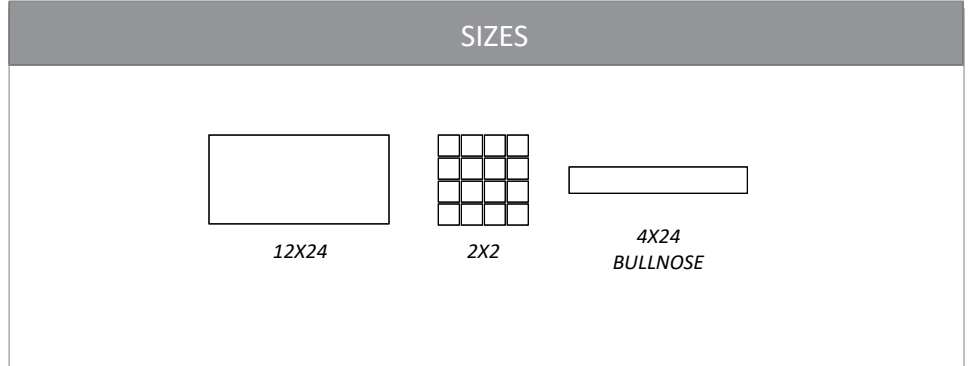

SHEN

INTERIOR WALL	INTERIOR FLOOR	SHOWER WALL	SHOWER FLOOR	EXTERIOR	GROUT TYPE	GROUT JOINT	WEAR RATING	DRY LAYOUT
YES	YES	YES	YES	YES	BOSTIK VIVID	1/16" OR LARGER	P4	RECOMMENDED

COLOR

SHWS	WHITE SHADES
SHGL	GRAY LAKES
SHBG	BALANCE GRAY
SHE	ESSENCE